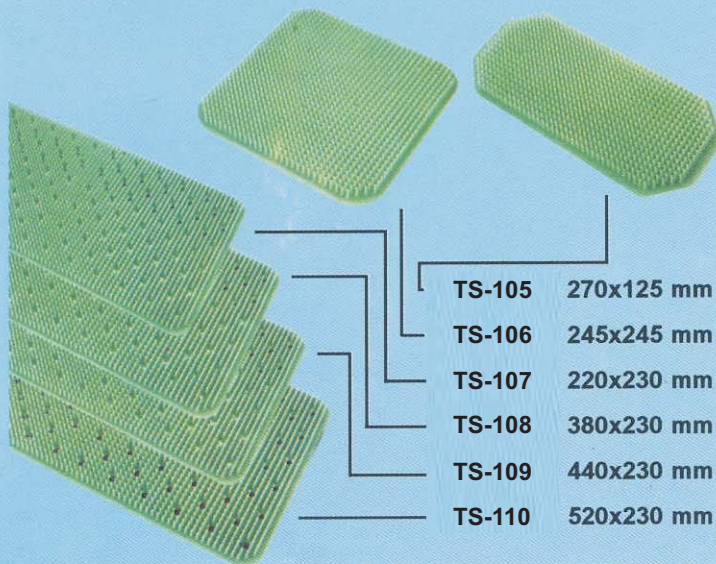

CT-671
100 Pcs / Package
Paper label with indicator
For 1/1, 3/4 and Half Size Containers

CT-672
100 Pcs / Package
Paper label with indicator
For Mini and Dental Containers

CT-673
Dispenser for identification labels

Silicone Mat

- CT-674
- CT-675
- CT-676
- CT-677
- CT-678
- CT-679

Coloured identification labels
Engraved to your specifications, max. 16 letters.

General accessories

Components

CT-680
24x28x25
Ø 7-12 mm

CT-681
24x28x29
Ø 12-16 mm